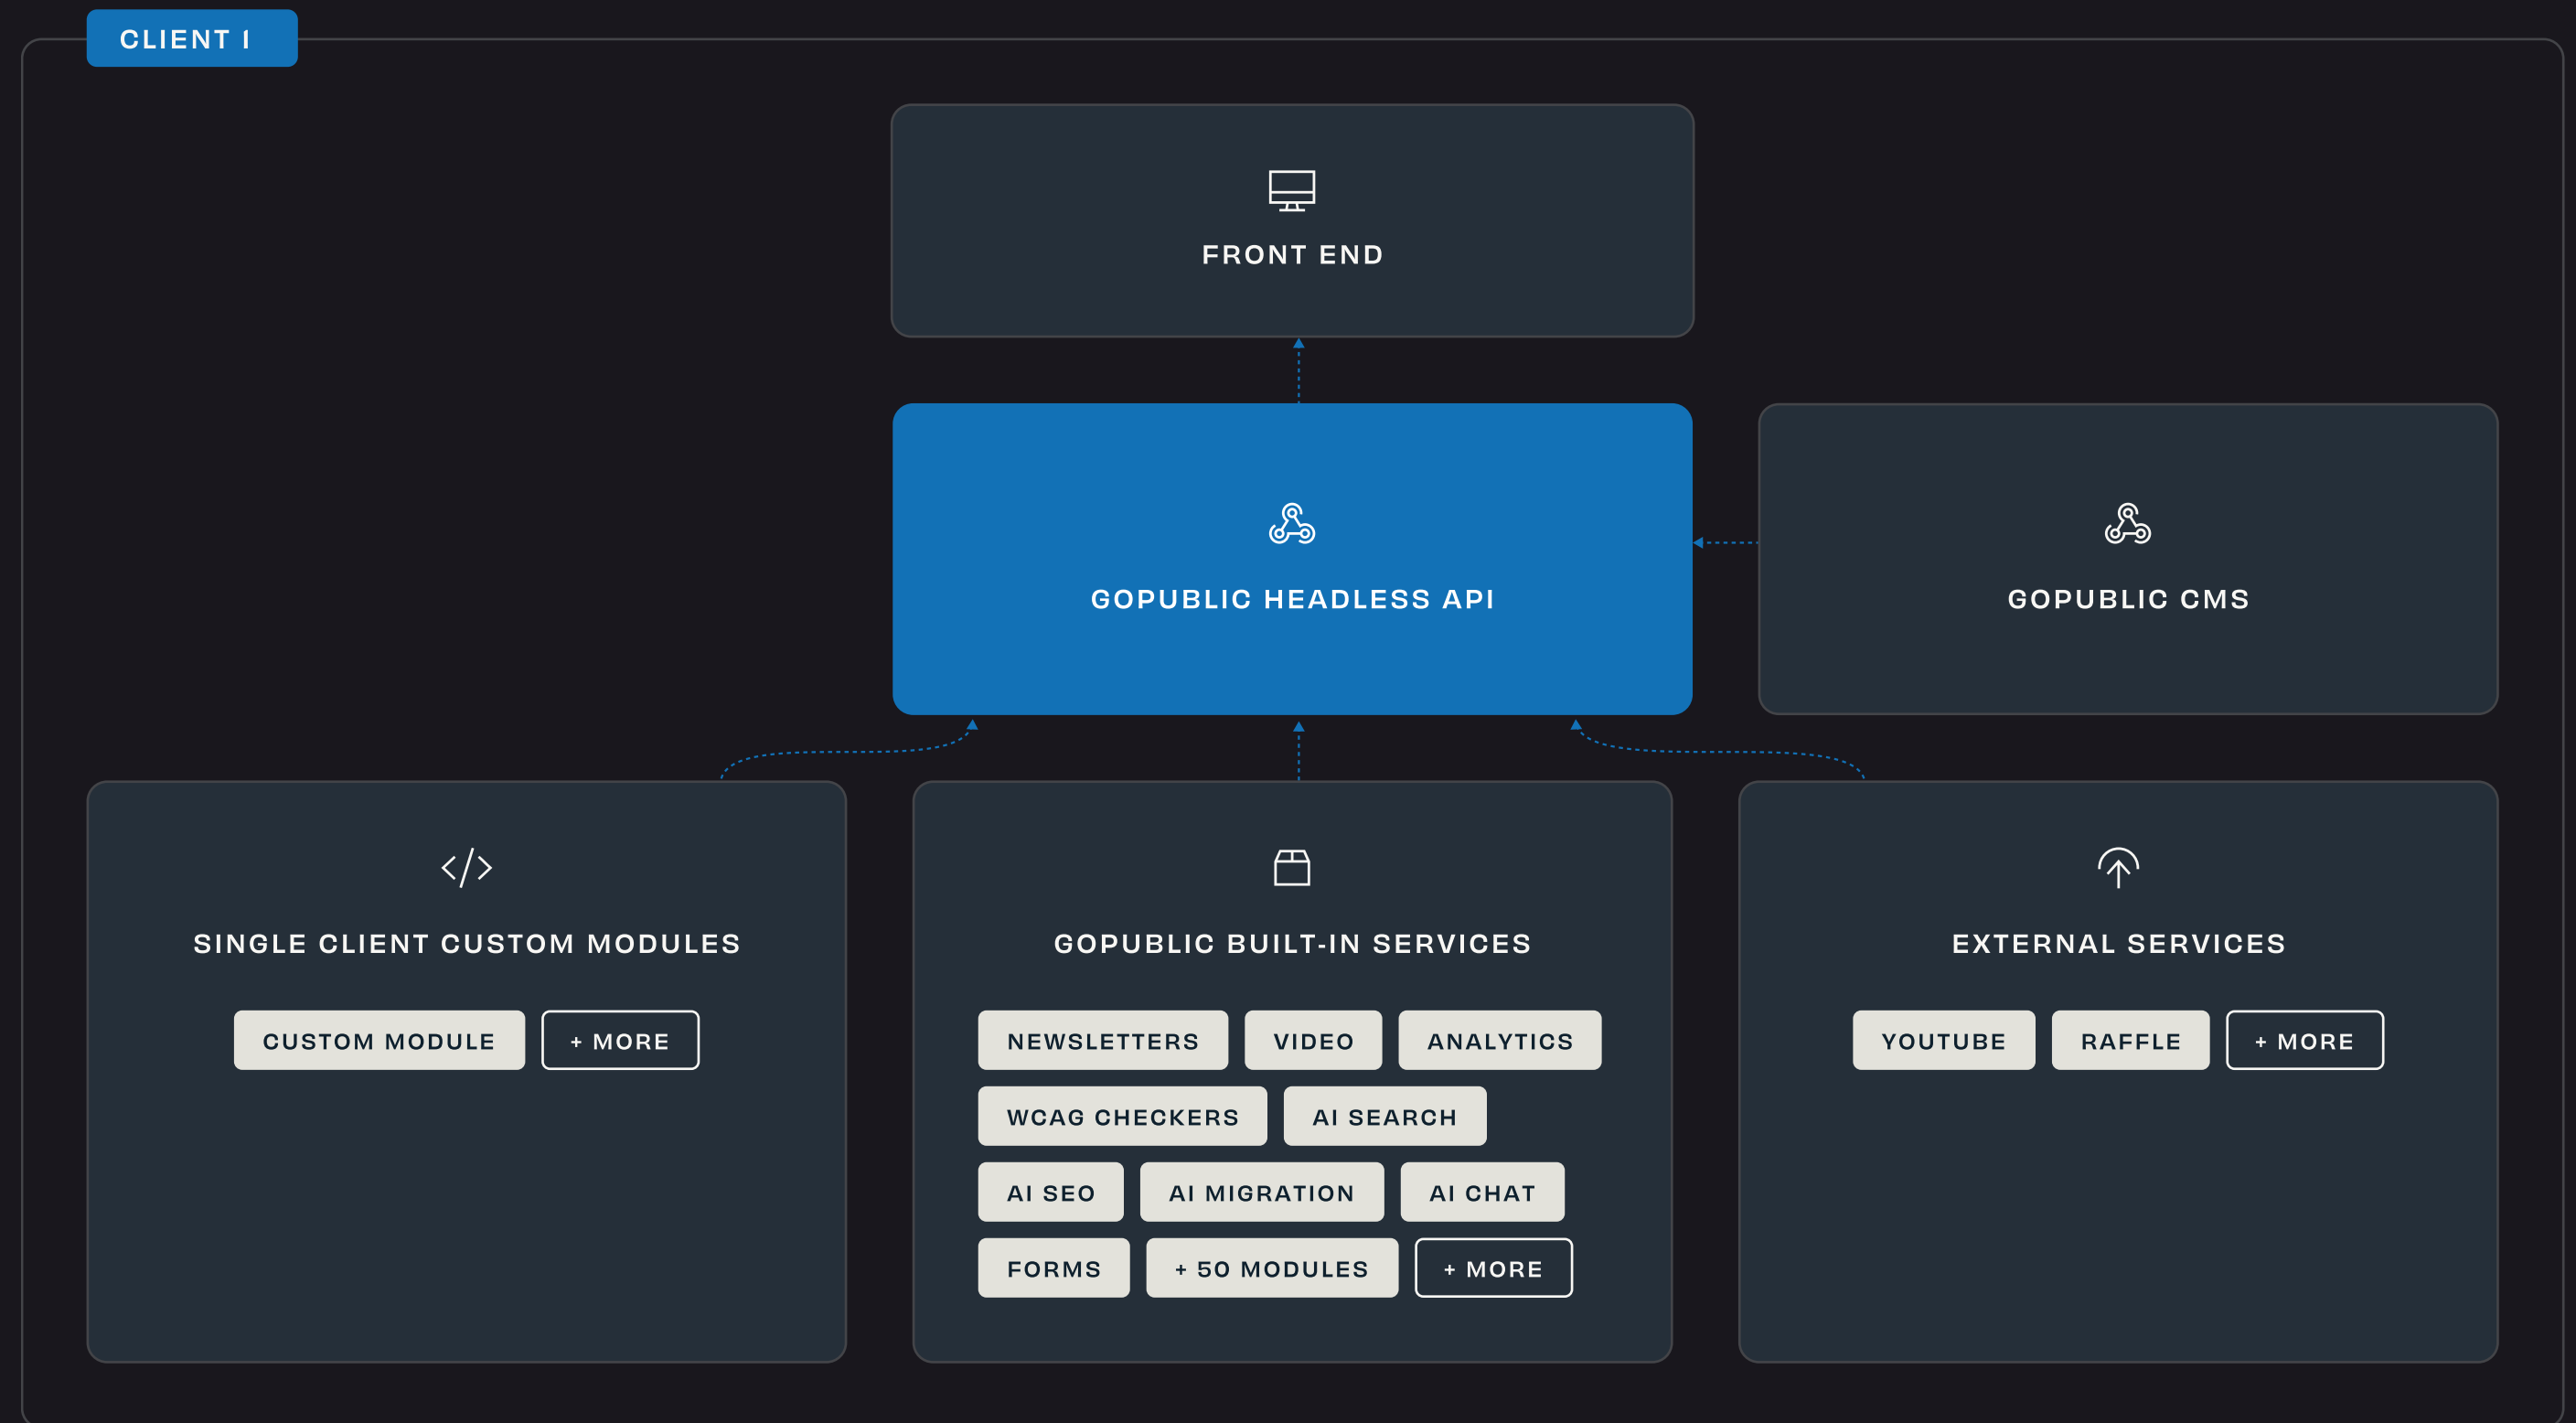

NY PLATFORM - HVORFOR?

Hurtigere udvikling

- Bibliotek af genbrugelige komponenter
- Plugin arkitektur til custom features